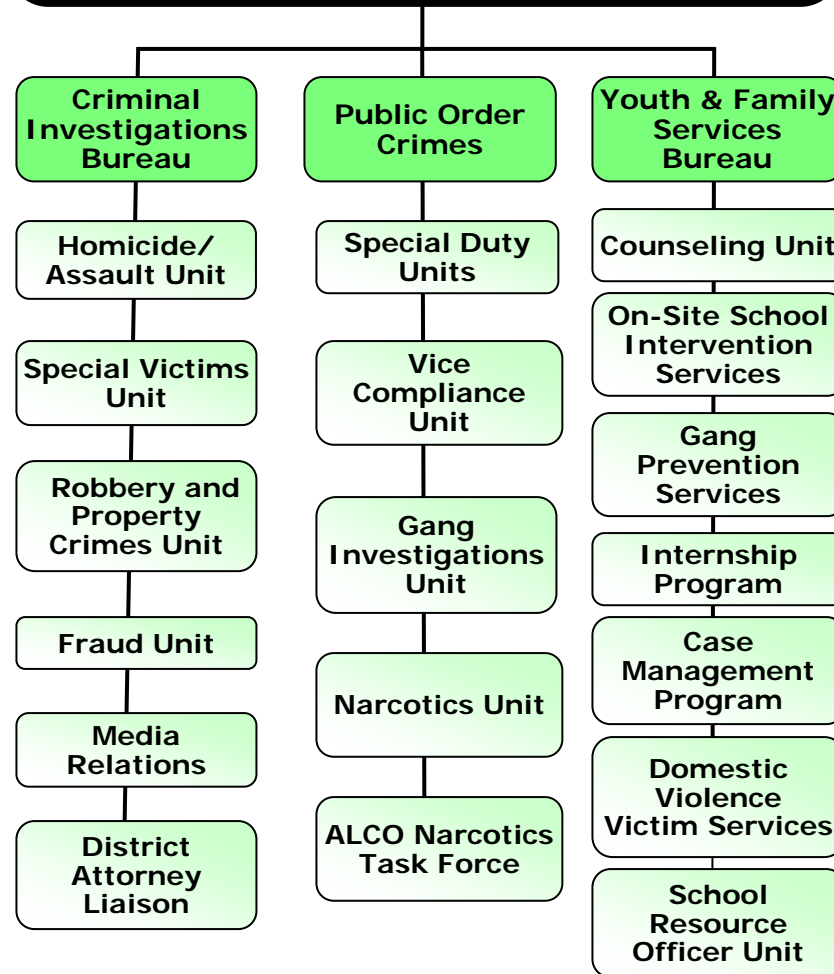

HAYWARD POLICE DEPARTMENT

FIELD OPERATIONS DIVISION

INVESTIGATIONS DIVISION

SUPPORT SERVICES DIVISION

Emergency
Communications
Center

Jail Operations

Animal Services

Records and Cler-
ical Support

Crime Scene
Investigation

Property Unit