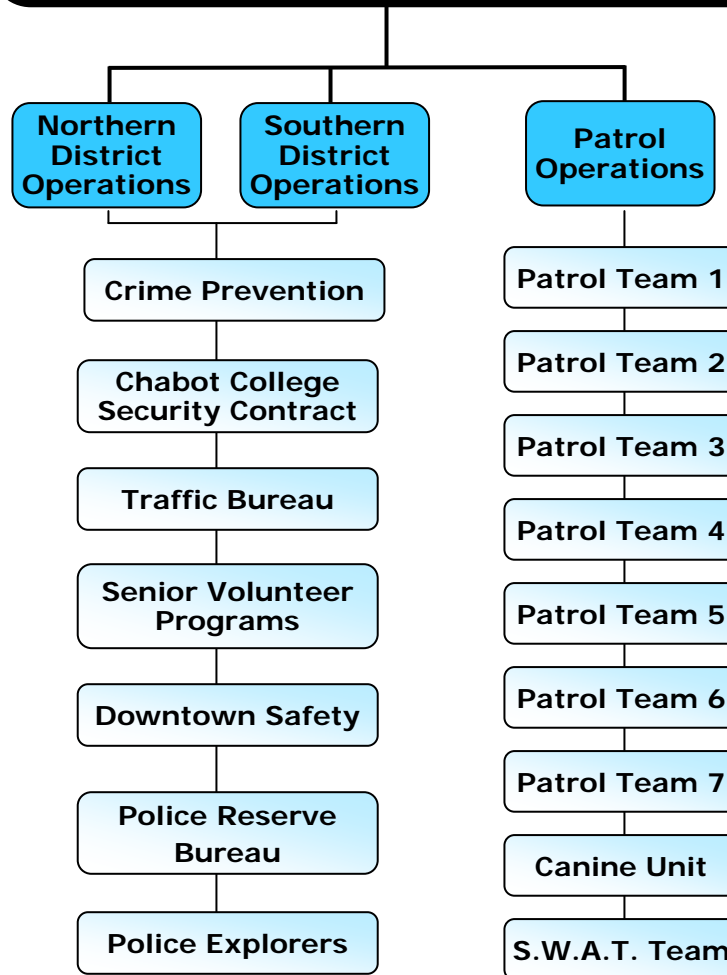

HAYWARD POLICE DEPARTMENT

FIELD OPERATIONS DIVISION

INVESTIGATIONS DIVISION

SUPPORT SERVICES DIVISION

Emergency
Communications
Center

Jail Operations

Animal Services

Records and Cler-
ical Support

Crime Scene
Investigation

Property Unit