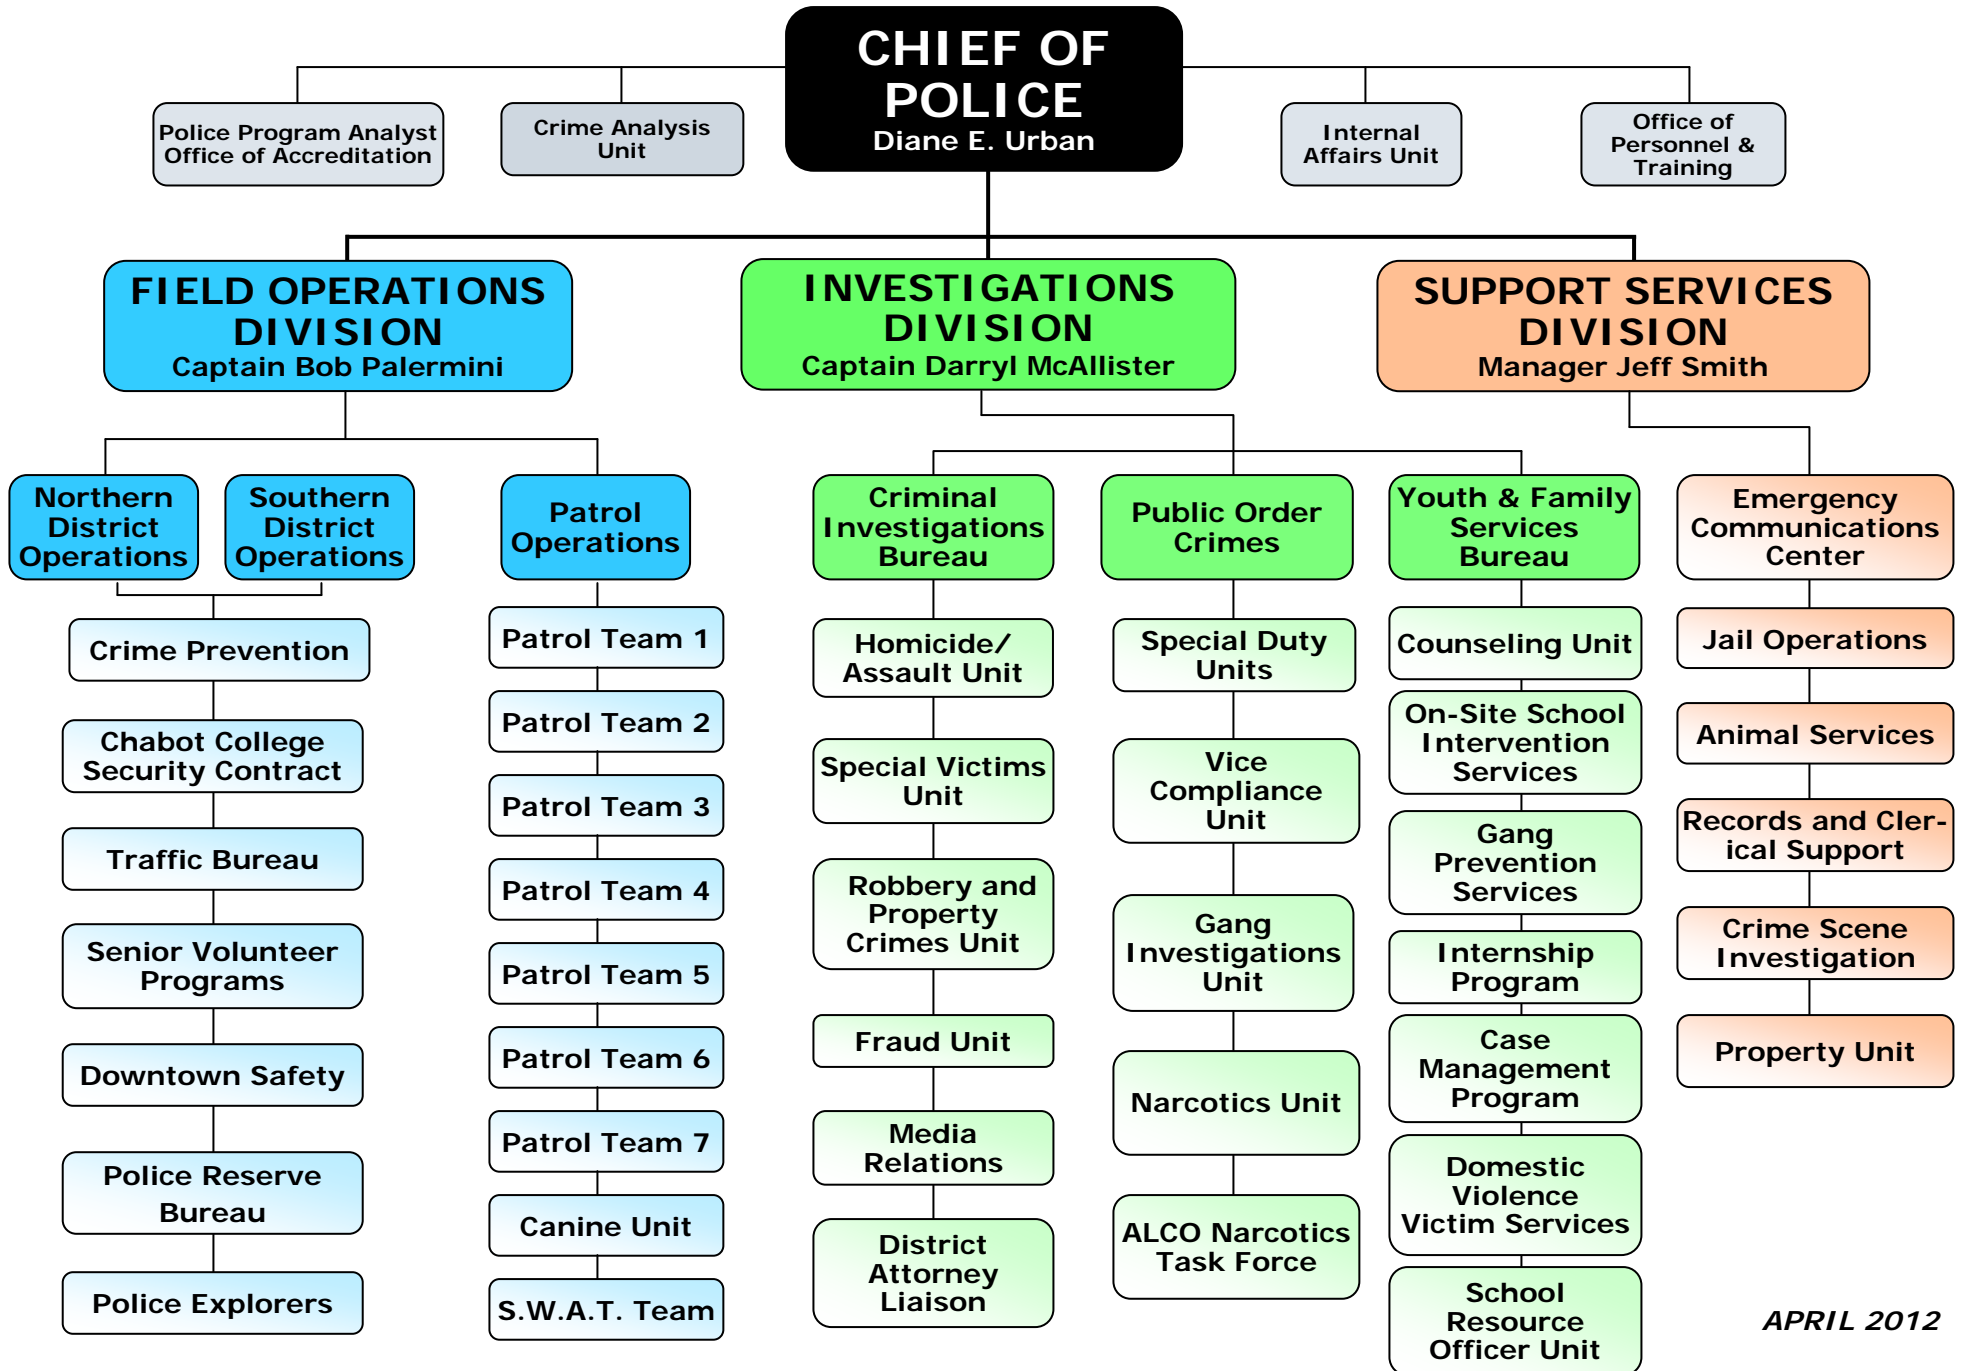

HAYWARD POLICE DEPARTMENT

FIELD OPERATIONS DIVISION

INVESTIGATIONS DIVISION

SUPPORT SERVICES DIVISION

Emergency
Communications
Center

Jail Operations

Animal Services

Records and Cler-
ical Support

Crime Scene
Investigation

Property Unit